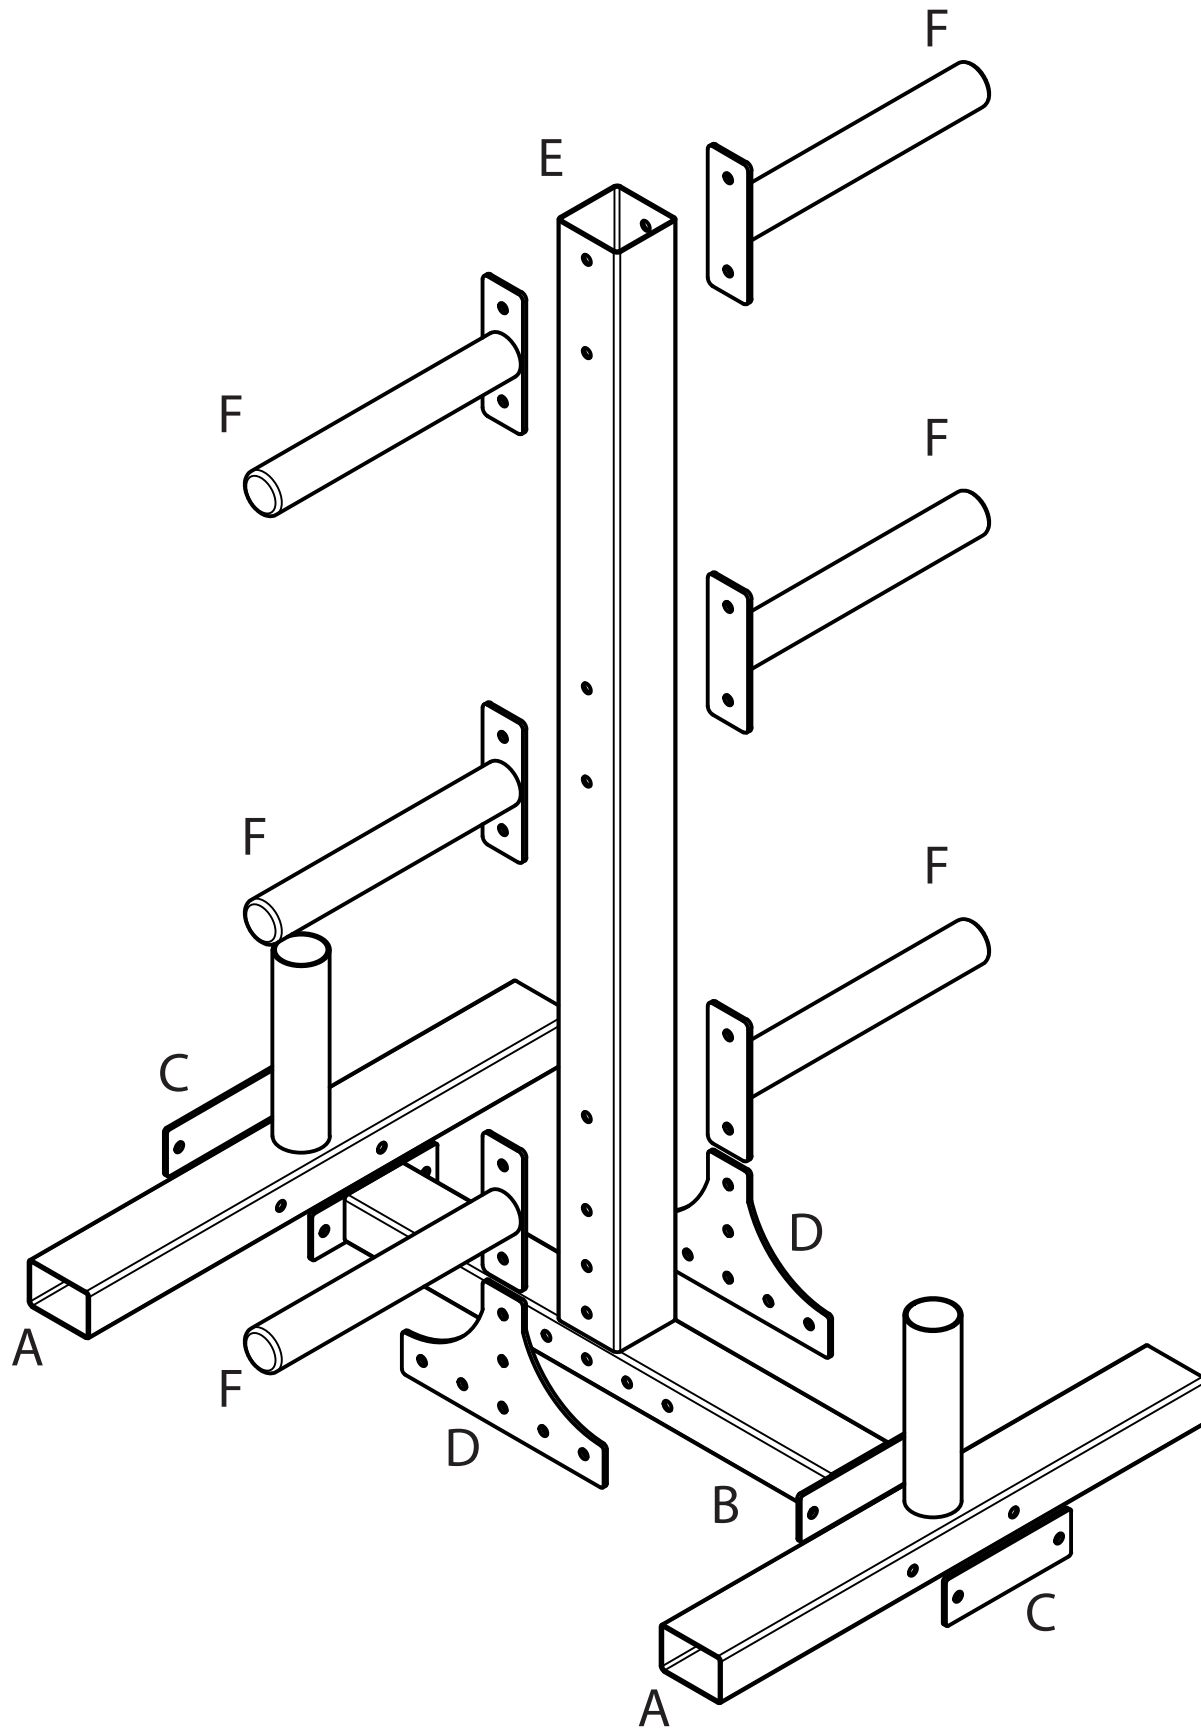

## HEAVY-DUTY WEIGHT TREE

All nuts and bolts use a 17mm socket or wrench.

- A** 2x Crossbeams
- B** 1x Center Beam
- C** 2x Flat Metals
- D** 2x T Brackets
- E** 1x Upright
- F** 6x Weight Pegs